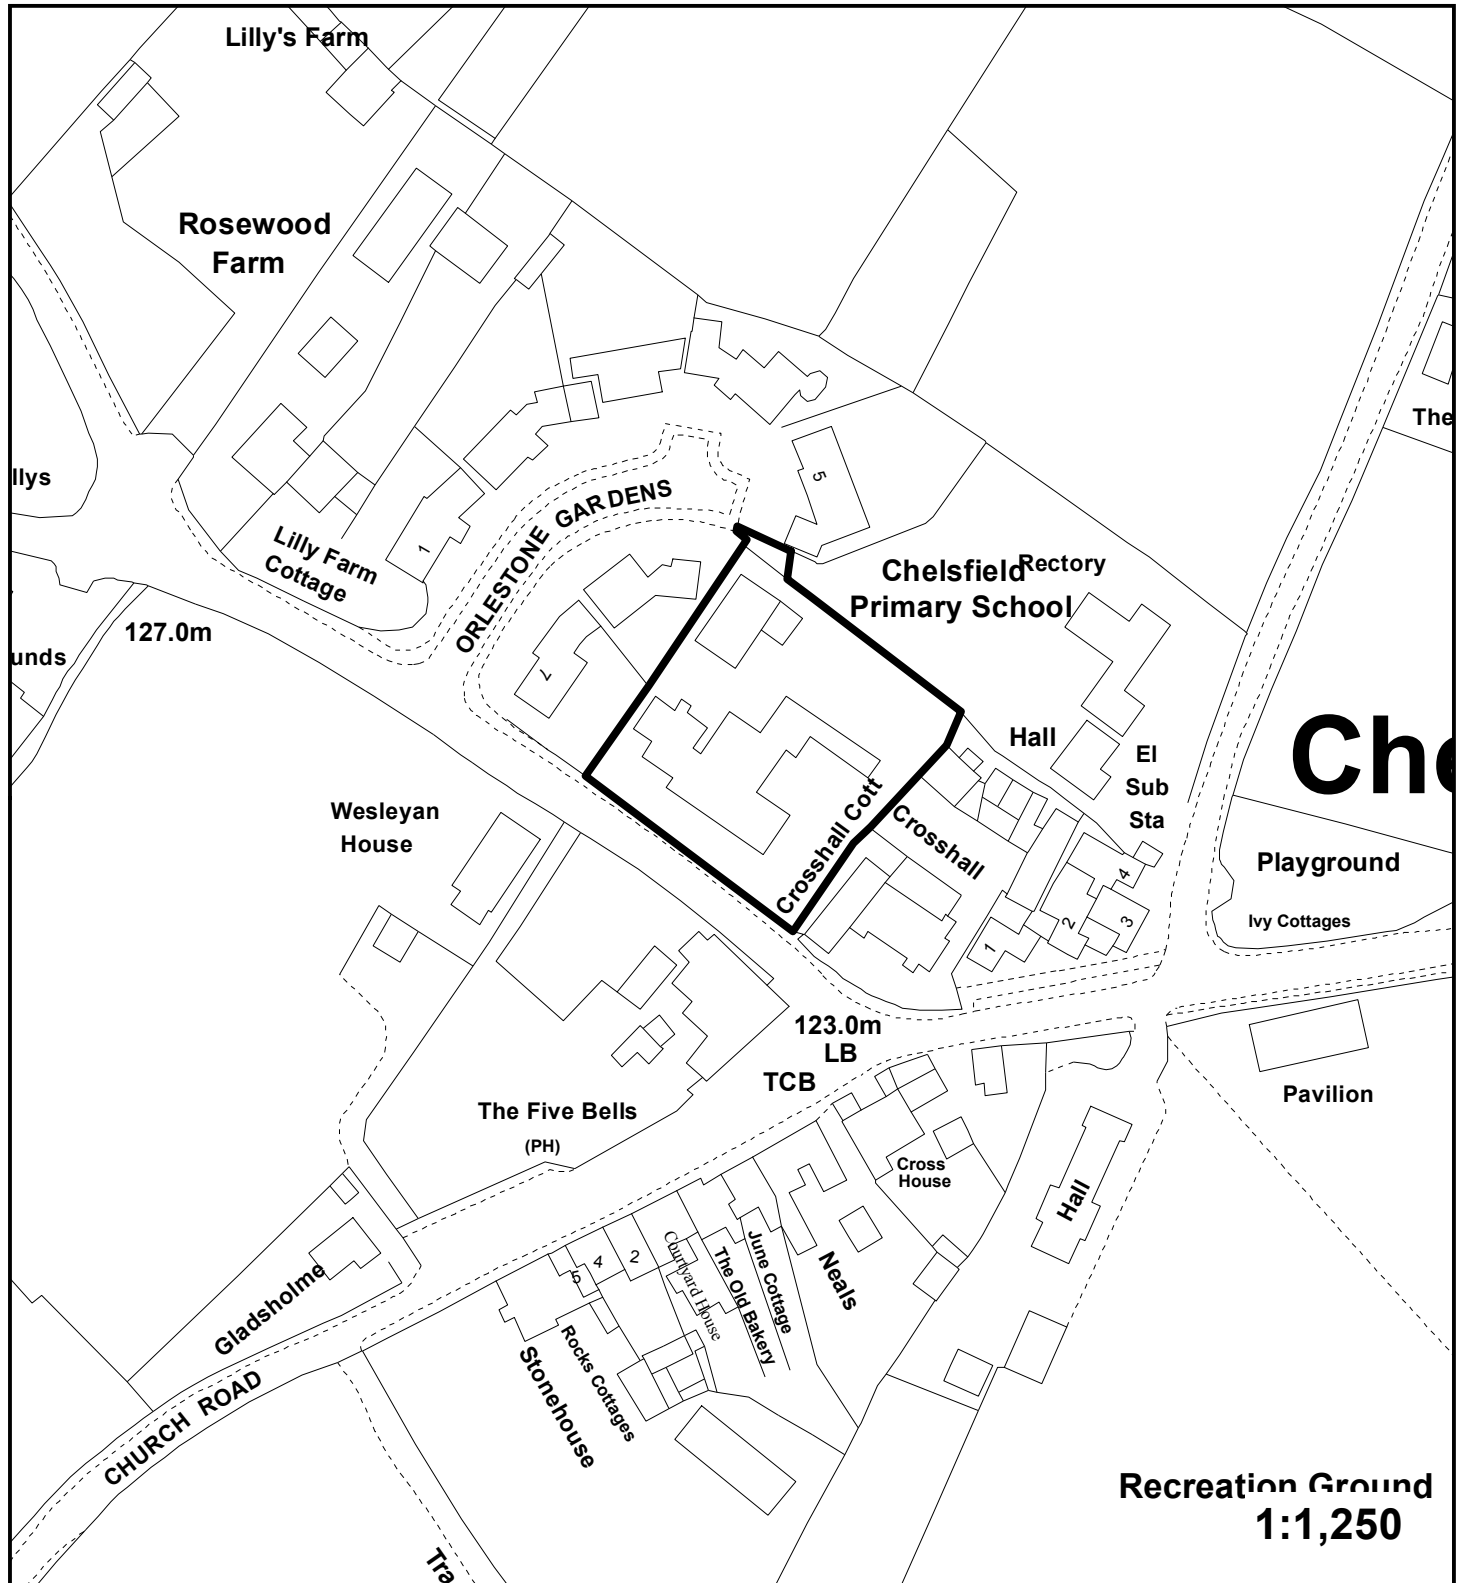

**Application:** DC/17/01427/FULL1

**Address:** Chelsfield Primary School, Warren Road, Orpington.

**Proposal:** Single storey extension to annexe building with access ramp and change to site boundary.

" This plan is provided to identify the location of the site and should not be used to identify the extent of the application site."

© Crown copyright and database rights 2017. Ordnance Survey 100017661.